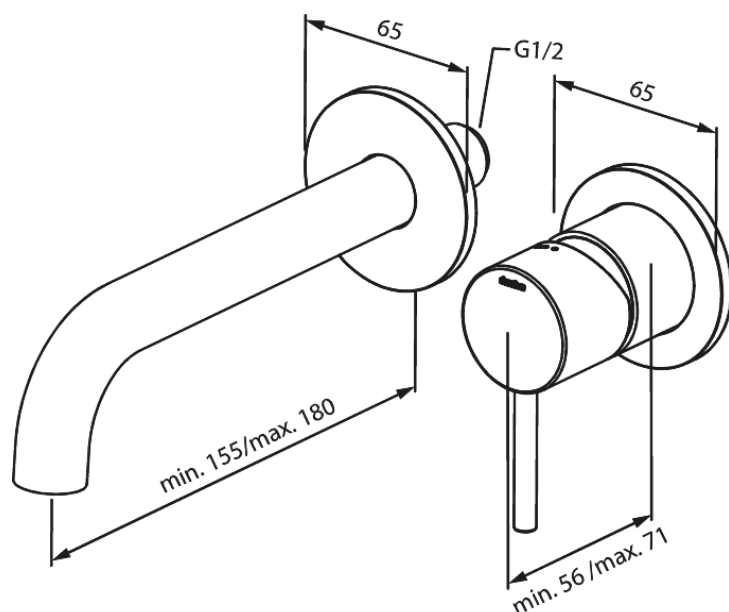

Product features

FM Mattsson Denmark ApS
Hvidkærvej 48, 5250 Odense SV, DK-56416218

+45 88 33 00 34 damixa-international@fmmattsongroup.com

Mere information på damixa.com

damixa